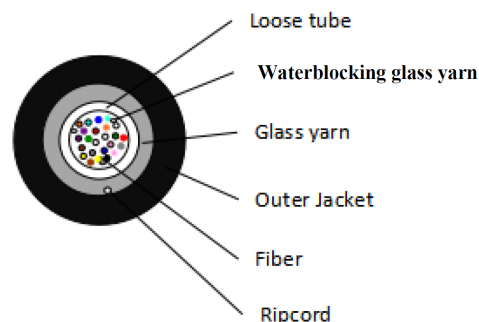

HYBRIFLEX fiber only round drop cable, multi-fiber single mode, gel free, water blocking, LSZH, indoor cable with integrated rip cord. Optimized for Radio over Fiber (RoF) applications, for use within the RFS "Conventional" RoF solution.

FEATURES / BENEFITS

- Incorporates multiple, single mode optical fibers ensuring future proof connectivity for RoF (and other) high bandwidth, multi wavelength applications
- Fibers housed in high-modulus plastic and with water-blocking yarn around
- Aramid and water blocking glass-fiber yarns are applied as strength member
- High quality raw material guarantees the long service life of cable
- Flame retardant, LSZH materials for use inside buildings
- Integrated rip cord

External Document Links

Notes

When more than 12 fibers, fibers 13-24 will follow same color scheme and additionally be marked with a black tracer.

Technical features

STRUCTURE

Cable Type		Fiber optic cable
Fire Performance		Flame Retardant
Optical Fiber Color		Red/Green/Blue/Yellow/Grey/Violet/Brown/Orange/White/Pink/Black/Aqua
Number of Fiber		12