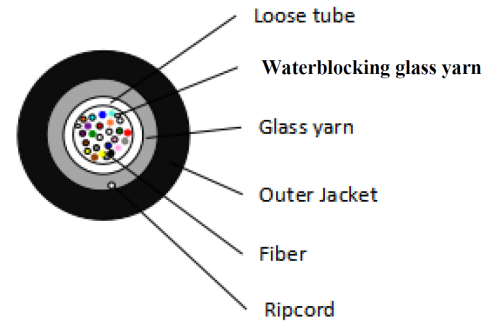

HYBRIFLEX fiber only round drop cable, multi-fiber single mode, gel free, water blocking, LSZH, indoor cable with integrated rip cord. Optimized for Radio over Fiber (RoF) applications, for use within the RFS "Conventional" RoF solution.

**FEATURES / BENEFITS**

- Incorporates multiple, single mode optical fibers ensuring future proof connectivity for RoF (and other) high bandwidth, multi wavelength applications
- Fibers housed in high-modulus plastic and with water-blocking yarn around
- Aramid and water blocking glass-fiber yarns are applied as strength member
- High quality raw material guarantees the long service life of cable
- Flame retardant, LSZH materials for use inside buildings
- Integrated rip cord

**External Document Links**

**Notes**

When more than 12 fibers, fibers 13-24 will follow same color scheme and additionally be marked with a black tracer.

**Technical features**

**STRUCTURE**

Cable Type		Fiber optic cable
Fire Performance		Flame Retardant
Optical Fiber Color		Red/Green/Blue/Yellow/Grey/Violet/Brown/Orange/White/Pink/Black/Aqua
Number of Fiber		24