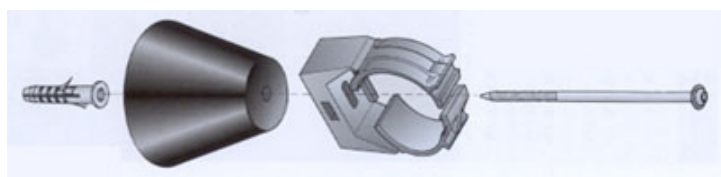

PACKAGING INFORMATION

Package Quantity		1	

[External Document Links](#)

[Notes](#)