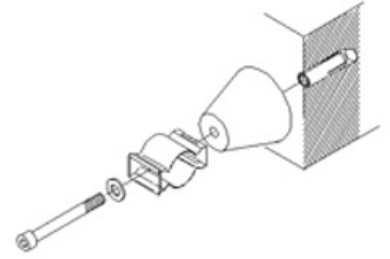

Tool-2

Setting tool for HKD plug M8 x 30 mm (1.18 in)

Setting tool for metal plug plug-8-2

FEATURES / BENEFITS

- Easy and precise settings

External Document Links

Notes

Technical features

STRUCTURE

Product Line		Radiating Cable Accessories
Product Type		Tool
Transmission Line Type		Radiating Cables (all sizes)
Coaxial Cable Type		Radiating Cable
Cable Size		1/2", 5/8", 7/8", 1-1/4", 1-5/8"