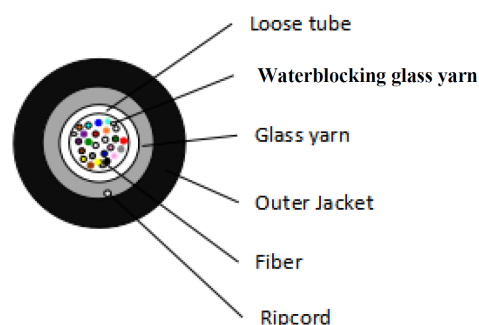

HYBRIFLEX fiber only round drop cable, multi-fiber single mode, gel free, water blocking, LSZH, indoor cable with integrated rip cord. Optimized for Radio over Fiber (RoF) applications, for use within the RFS "Conventional" RoF solution.

FEATURES / BENEFITS

- Incorporates multiple, single mode optical fibers ensuring future proof connectivity for RoF (and other) high bandwidth, multi wavelength applications
- Fibers housed in high-modulus plastic and with water-blocking yarn around
- Aramid and water blocking glass-fiber yarns are applied as strength member
- High quality raw material guarantees the long service life of cable
- Flame retardant, LSZH materials for use inside buildings
- Integrated rip cord

Technical features

STRUCTURE

Cable Type		Fiber optic cable
Fire Performance		Flame Retardant
Number of Fiber		12
Optical Fiber Color		Red/Green/Blue/Yellow/Grey/Violet/Brown/Orange/White/Pink/Black/Aqua

External Document Links

Notes

When more than 12 fibers, fibers 13-24 will follow same color scheme and additionally be marked with a black tracer.