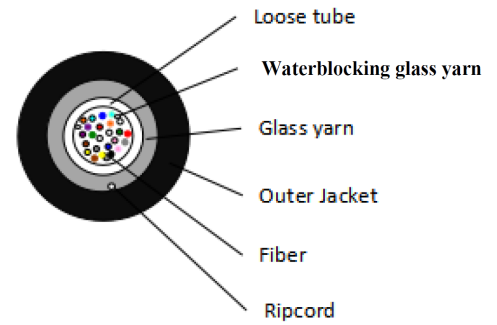

HYBRIFLEX fiber only round drop cable, multi-fiber single mode, gel free, water blocking, LSZH, indoor cable with integrated rip cord. Optimized for Radio over Fiber (RoF) applications, for use within the RFS "Conventional" RoF solution.

FEATURES / BENEFITS

- Incorporates multiple, single mode optical fibers ensuring future proof connectivity for RoF (and other) high bandwidth, multi wavelength applications
- Fibers housed in high-modulus plastic and with water-blocking yarn around
- Aramid and water blocking glass-fiber yarns are applied as strength member
- High quality raw material guarantees the long service life of cable
- Flame retardant, LSZH materials for use inside buildings
- Integrated rip cord

Technical features

STRUCTURE

Cable Type		Fiber optic cable
Fire Performance		Flame Retardant
Number of Fiber		24
Optical Fiber Color		Red/Green/Blue/Yellow/Grey/Violet/Brown/Orange/White/Pink/Black/Aqua

External Document Links

Notes

When more than 12 fibers, fibers 13-24 will follow same color scheme and additionally be marked with a black tracer.