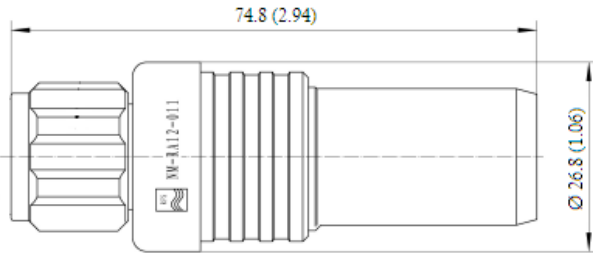

RADIAFLEX connector

Technical features

GENERAL SPECIFICATIONS

Transmission Line Type		Coaxial Cable
Cable Size		1/2
Cable Type		Radiating
Model Series		all ALF and RLK12-50A-Series
Connector Interface		N
Connector Type		Straight
Sealing Method		Shrinking Sleeve
Gender		Male

ELECTRICAL SPECIFICATIONS

Nominal Impedance, ohms	Ohm	50
Maximum Frequency	GHz	6.0

MECHANICAL SPECIFICATIONS

Length	mm (in)	74.8 (2.94)
Outer Diameter	mm (in)	26.8 (1.06)
Weight	kg (lb)	0.12 (0.26)
Body Material		Brass / Plating: Tri metal
Inner Contact Material		Copper / Plating: Silver
Inner Contact Attachment		Spring Finger / Plating: silver
Outer Contact Attachment		Spring loop / Plating: silver

TESTING AND ENVIRONMENTAL

Waterproof Level		IP68
------------------	--	------

NM-RA12-011

N Male Connector for 1/2" RADIAFLEX® cable

External Document Links

[Application Note](#)

[Installation Instruction](#)