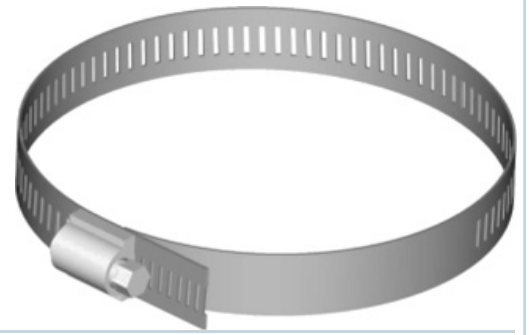

Used to fasten hangers to round members. Adapter kit consists of ten stainless steel hose clamps with screwdriver adjustment.

FEATURES / BENEFITS

Technical features

STRUCTURE

Product Line		Elliptical Waveguide Accessories Coaxial Cable Accessories	
Product Type		Installation Hardware	
Installation Hardware Type		Round Member Adapter Kit	
Coaxial Cable Type		Air Dielectric	Foam Dielectric
Configuration		Imperial	

MECHANICAL SPECIFICATIONS

Tower Member Diameter	mm (in)	76 - 102 (3 - 4)
Material		Stainless Steel

PACKAGING INFORMATION

Package Quantity		10
------------------	--	----

External Document Links

Notes