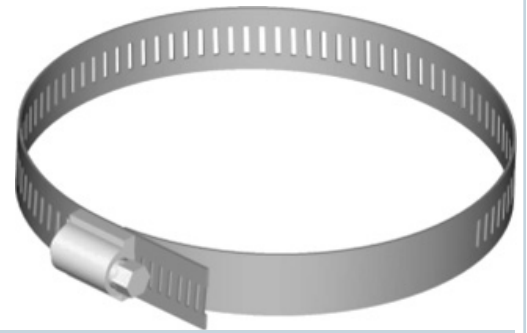

Used to fasten hangers to round members. Adapter kit consists of ten stainless steel hose clamps with screwdriver adjustment.

FEATURES / BENEFITS

Technical features

STRUCTURE

Product Line		Elliptical Waveguide Accessories Coaxial Cable Accessories	
Product Type		Installation Hardware	
Installation Hardware Type		Round Member Adapter Kit	
Coaxial Cable Type		Air Dielectric	Foam Dielectric
Configuration		Imperial	

MECHANICAL SPECIFICATIONS

Tower Member Diameter	mm (in)	102 - 127 (4 - 5)
Material		Stainless Steel

PACKAGING INFORMATION

Package Quantity		10
------------------	--	----

External Document Links

Notes