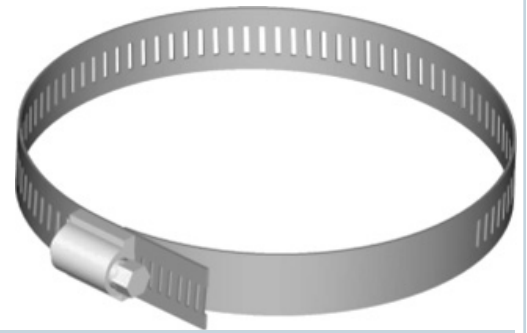

Used to fasten hangers to round members. Adapter kit consists of ten stainless steel hose clamps with screwdriver adjustment.

FEATURES / BENEFITS

Technical features

STRUCTURE

Product Line		Elliptical Waveguide Accessories Coaxial Cable Accessories	
Product Type		Installation Hardware	
Installation Hardware Type		Round Member Adapter Kit	
Coaxial Cable Type		Air Dielectric	Foam Dielectric
Configuration		Imperial	

MECHANICAL SPECIFICATIONS

Tower Member Diameter	mm (in)	127 - 152 (5 - 6)
Material		Stainless Steel

PACKAGING INFORMATION

Package Quantity		10
------------------	--	----

External Document Links

Notes