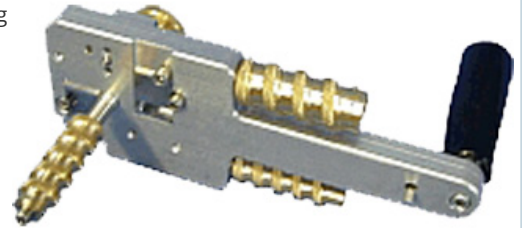

Special trimming tool makes the connector attachment easier. No further tools are required to prepare the cable for the connector attachment. This is due to the unique design of the trimming tool, which combines all necessary functions in one tool. It can be used for CELLFLEX® LCF 114-50, LCF 158-50 and LCF 214-50 foam dielectric cables.

FEATURES / BENEFITS

- **Precision cable preparation tool**
Always exact and repeatable trimming dimensions
- **Intuitive use of tool**
Easy and precise preparation of cables for connector installation
- **One tool covers multiple cable sizes**
Reduction of the number of tools to handle, cost reduction

Technical features

STRUCTURE

Product Line		Coaxial Cable Accessories
Product Type		Tool
Transmission Line Type		LCF158, LCF214, UCF114
Coaxial Cable Type		Foam Dielectric
Cable Size		1-1/4", 1-5/8", 2-1/4"
Type of Tool		Combination Cable Preparation Tool
Configuration		Trim Series A