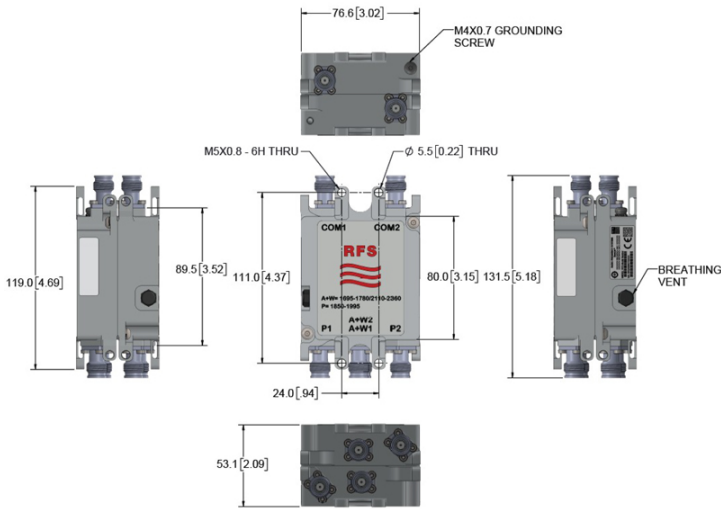

FDPAW3040CD2-3C

ShareLite™ 1850-1915/1930-1995 and 1695-1780/2110-2360 Diplexer with DC Pass on Port 2, Dual, 2.2-5 Connectors

The ShareLite FDPAW family of diplexers enable feeder sharing between systems in the 1850-1915/1930-1995 MHz PCS spectrum for Path 1 and 1695-1780/2110-2360 MHz AWS/WCS spectrum for Path 2. The innovative design delivers very low insertion loss in an extremely small and lightweight envelope. Selective filters guarantee 30 dB of isolation between ports for an interference free deployment in any environment. An IP67 housing design protects against the most severe outdoor installation with a vented enclosure to eliminate condensation and pressure instability. The result is a long lasting solution with exceptional reliability.

TESTING AND ENVIRONMENTAL

Temperature Range	°C (°F)	-40 to 65 (-40 to 149)
Ingress Protection		IP 67
Environmental		ETSI 300-019 2-4 Class 4.1E
Lightning Protection		IEC61000-4-5 Level 4 / 5kA, 8/20 uS

MECHANICAL SPECIFICATIONS

RF Connectors		2.2-5 (Female), 4 Ports In, 2 Ports Out
Shipping Weight	kg (lb)	0.66 (1.45)
Dimensions, H x W x D	mm (in)	76 x 80 x 54 (3 x 3.1 x 2.1)
Shipping Dimensions, H x W x D	mm (in)	76 x 80 x 54 (3 x 3.1 x 2.1)
Volume	L	0.32
Mounting		Wall Mounting: with 4 screws (maximum 4 mm diameter) Pole Mounting: with included clamp set

FDPAW3040CD2-3C

ShareLite™ 1850-1915/1930-1995 and 1695-1780/2110-2360 Diplexer with DC Pass on Port 2, Dual, 2.2-5 Connectors

External Document Links

Notes