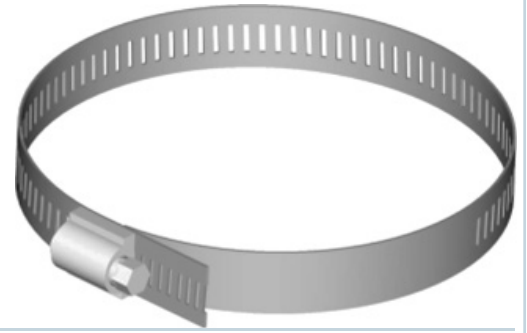

Used to fasten hangers to round members. Adapter kit consists of ten stainless steel hose clamps with screwdriver adjustment.

FEATURES / BENEFITS

Technical features

STRUCTURE

Product Line		Elliptical Waveguide Accessories Coaxial Cable Accessories	
Product Type		Installation Hardware	
Installation Hardware Type		Round Member Adapter Kit	
Coaxial Cable Type		Air Dielectric	Foam Dielectric
Configuration		Imperial	

MECHANICAL SPECIFICATIONS

Tower Member Diameter	mm (in)	76 - 102 (3 - 4)
Material		Stainless Steel

PACKAGING INFORMATION

Package Quantity		10
------------------	--	----

External Document Links

Notes