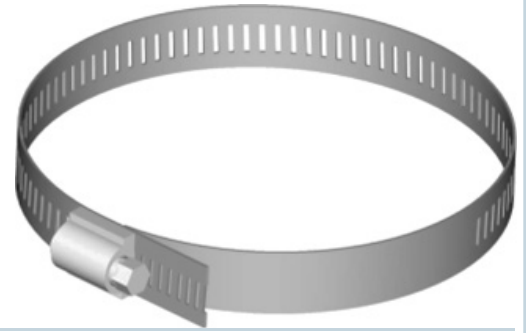

Used to fasten hangers to round members. Adapter kit consists of ten stainless steel hose clamps with screwdriver adjustment.

FEATURES / BENEFITS

Technical features

STRUCTURE

Product Line		Elliptical Waveguide Accessories Coaxial Cable Accessories	
Product Type		Installation Hardware	
Installation Hardware Type		Round Member Adapter Kit	
Coaxial Cable Type		Air Dielectric	Foam Dielectric
Configuration		Imperial	

MECHANICAL SPECIFICATIONS

Tower Member Diameter	mm (in)	102 - 127 (4 - 5)
Material		Stainless Steel

PACKAGING INFORMATION

Package Quantity		10
------------------	--	----

External Document Links

Notes