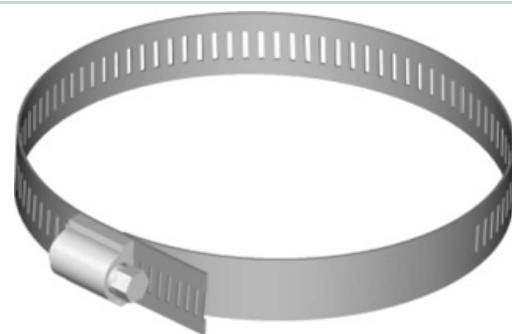

Used to fasten hangers to round members. Adapter kit consists of ten stainless steel hose clamps with screwdriver adjustment.

FEATURES / BENEFITS

### Technical features

#### STRUCTURE

Product Line		Elliptical Waveguide Accessories Coaxial Cable Accessories	
Product Type		Installation Hardware	
Installation Hardware Type		Round Member Adapter Kit	
Coaxial Cable Type		Air Dielectric	Foam Dielectric
Configuration		Imperial	

#### MECHANICAL SPECIFICATIONS

Tower Member Diameter	mm (in)	127 - 152 (5 - 6 )
Material		Stainless Steel