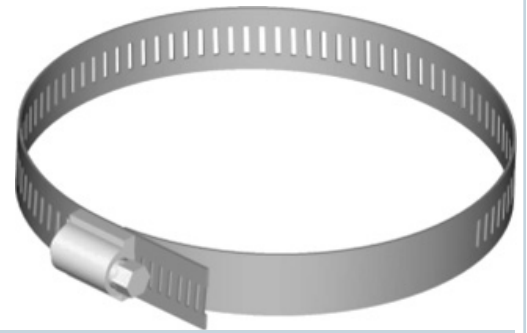

Used to fasten hangers to round members. Adapter kit consists of ten stainless steel hose clamps with screwdriver adjustment.

FEATURES / BENEFITS

Technical features

STRUCTURE

Product Line		Elliptical Waveguide Accessories Coaxial Cable Accessories	
Product Type		Installation Hardware	
Installation Hardware Type		Round Member Adapter Kit	
Coaxial Cable Type		Air Dielectric	Foam Dielectric
Configuration		Imperial	

MECHANICAL SPECIFICATIONS

Tower Member Diameter	mm (in)	152 - 178 (6 - 7)
Material		Stainless Steel

PACKAGING INFORMATION

Package Quantity		10
------------------	--	----

External Document Links

Notes